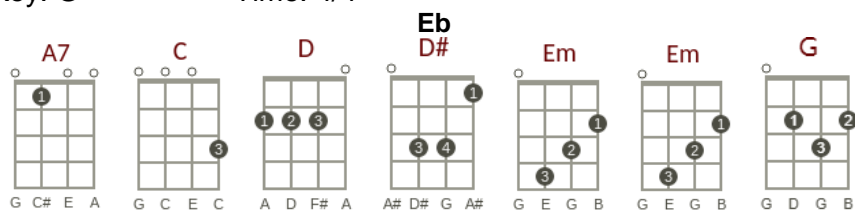

Every Breath You Take

(Sting)

Key: G

Time: 4/4

Artists: The Police

Intro: [G] [G] [Em] [Em] [C] [D] [G]

[G] Every breath you take
[G] Every move you [Em] make
[Em] Every bond you [C] break, every step you [D] take
I'll be watching you [Em]

[Em] Every single [G] day
[G] And every word you [Em] say
[Em] Every game you [C] play, every night you [D] stay
I'll be watching you [G]

[G] Oh can't you [C] see
[C] You belong to [G] me
[G] How my poor heart [A7] aches
[A7] With every step you [D7] take [D7sus4]

And every move you [G] make
[G] And every vow you [Em] break
[Em] Every smile you [C] fake, every claim you [D] stake
I'll be watching you [Em] [Em]

[Eb] Since you've gone, I've been lost without a [F] trace
I dream at night, I can [F] only see your [Eb] face
I look around but it's [Eb] you I can't re-[F]place
I feel so cold and I [F] long for your em-[Eb]brace
I keep crying [Eb] baby, baby [G] Please *(Riff starts on 1st beat of [G])*

[G] [Em] [Em] [C] [D] [G] [G]

[G] Oh can't you [C] see
[C] You belong to [G] me
[G] How my poor heart [A7] aches
[A7] With every step you [D7] take [D7sus4!]

[NC] Every move you [G] make
[G] And every vow you [Em] break
[Em] Every smile you [C] fake, every claim you [D] stake
I'll be watching you [Em]
[Em] Every move you [C] make, every step you [D] take
I'll be watching you [Em] [Em] [Em]
[Em] I'll be watching [G] you